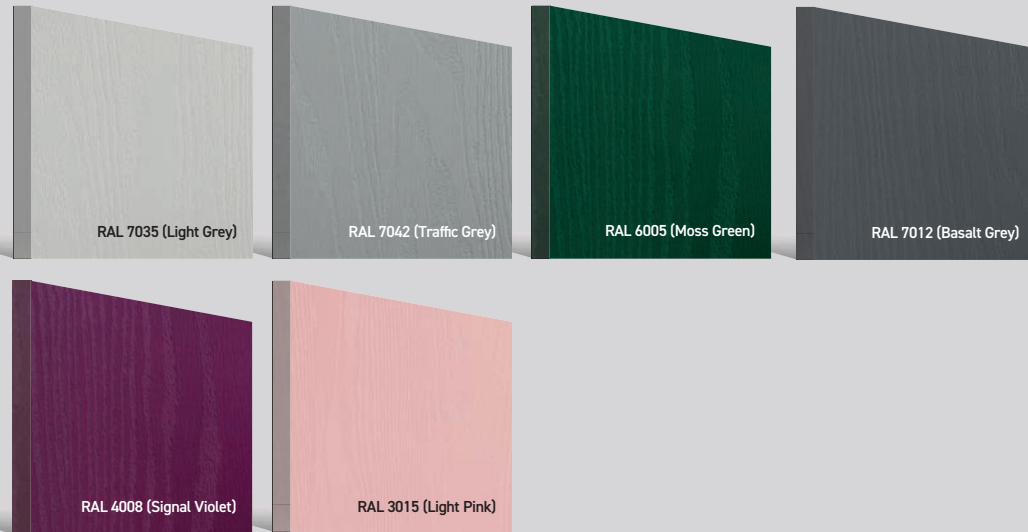

RAL Colours

Any RAL colour* is available as a special order. Here are a small selection of the most requested colours as an example:

*Some RAL colours containing luminous elements are unavailable