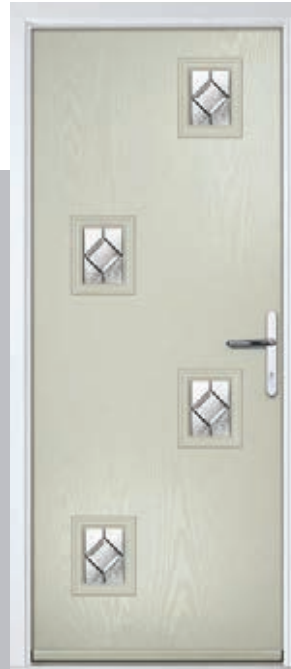

CONTEMPORARY