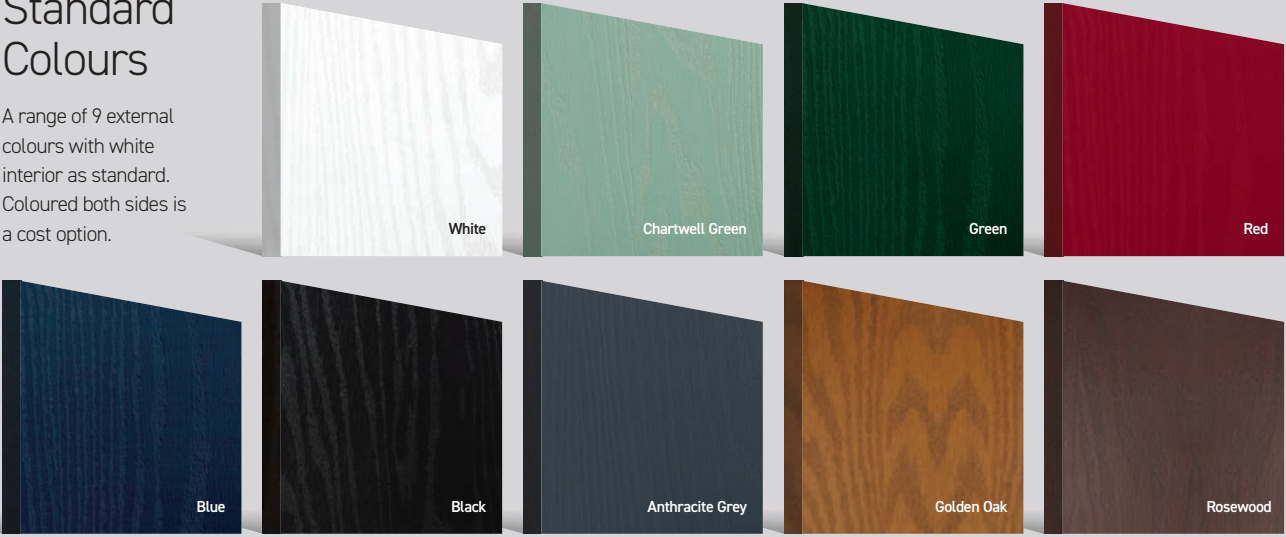

Colour Swatches

Standard Colours

A range of 9 external colours with white interior as standard. Coloured both sides is a cost option.

Premium Colours

Our range of 37 premium colours finished in a Semi-Matt, Satin or Semi-Gloss sheen dependent upon colour.