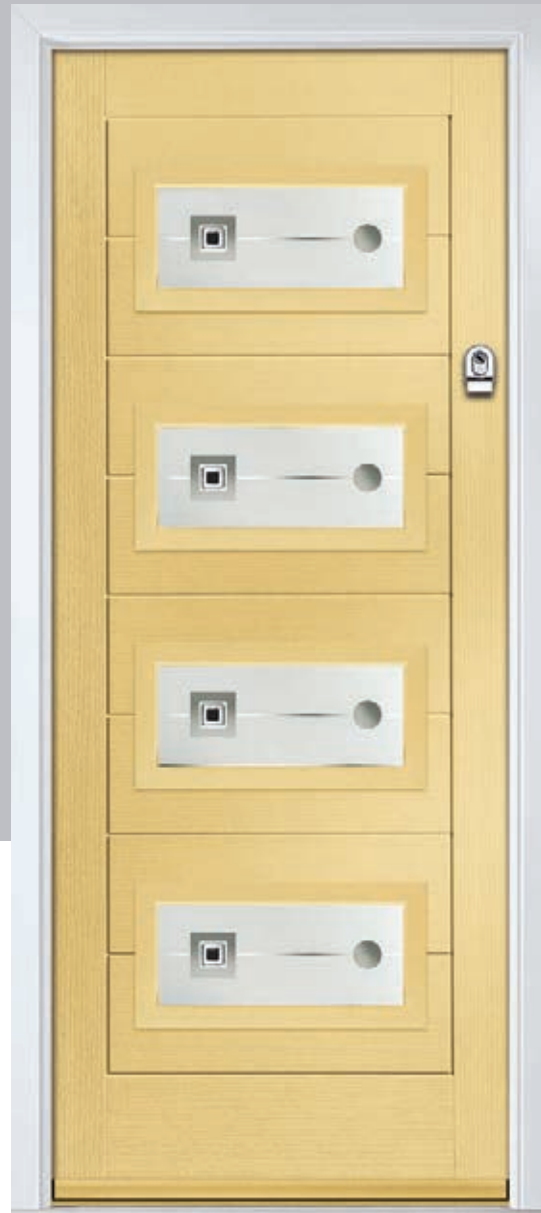

Door Colour: **Citrine**

Door Glass: **Tahoe**

Composite Sidepanel Options

For homes with larger openings, we offer a range of sidelight options to complement your door. This option is available with full, matching decorative glass.