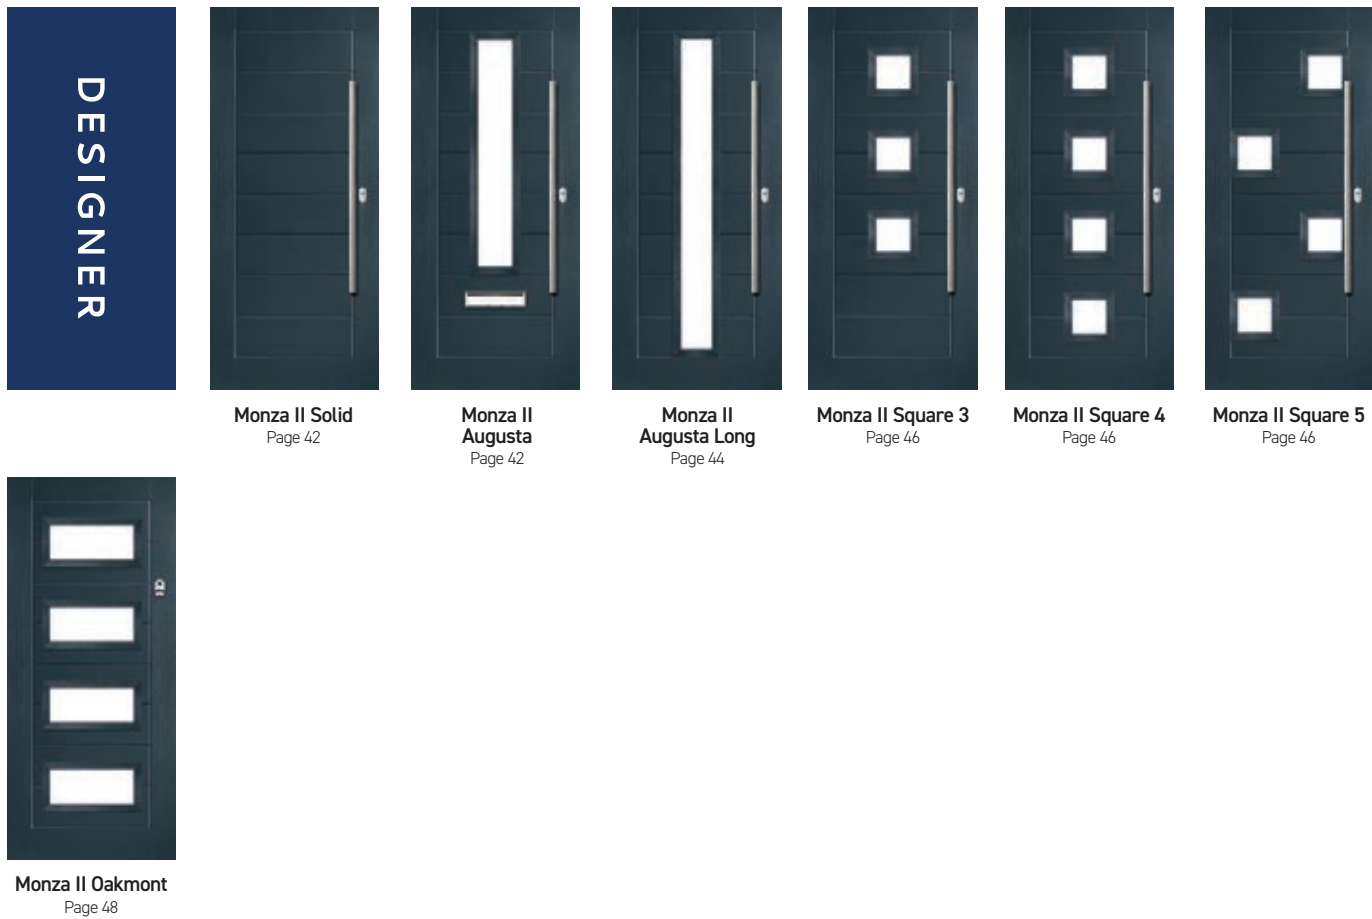

A designer collection of unique doors glazed using the FLiP® Flat Grained cassette.