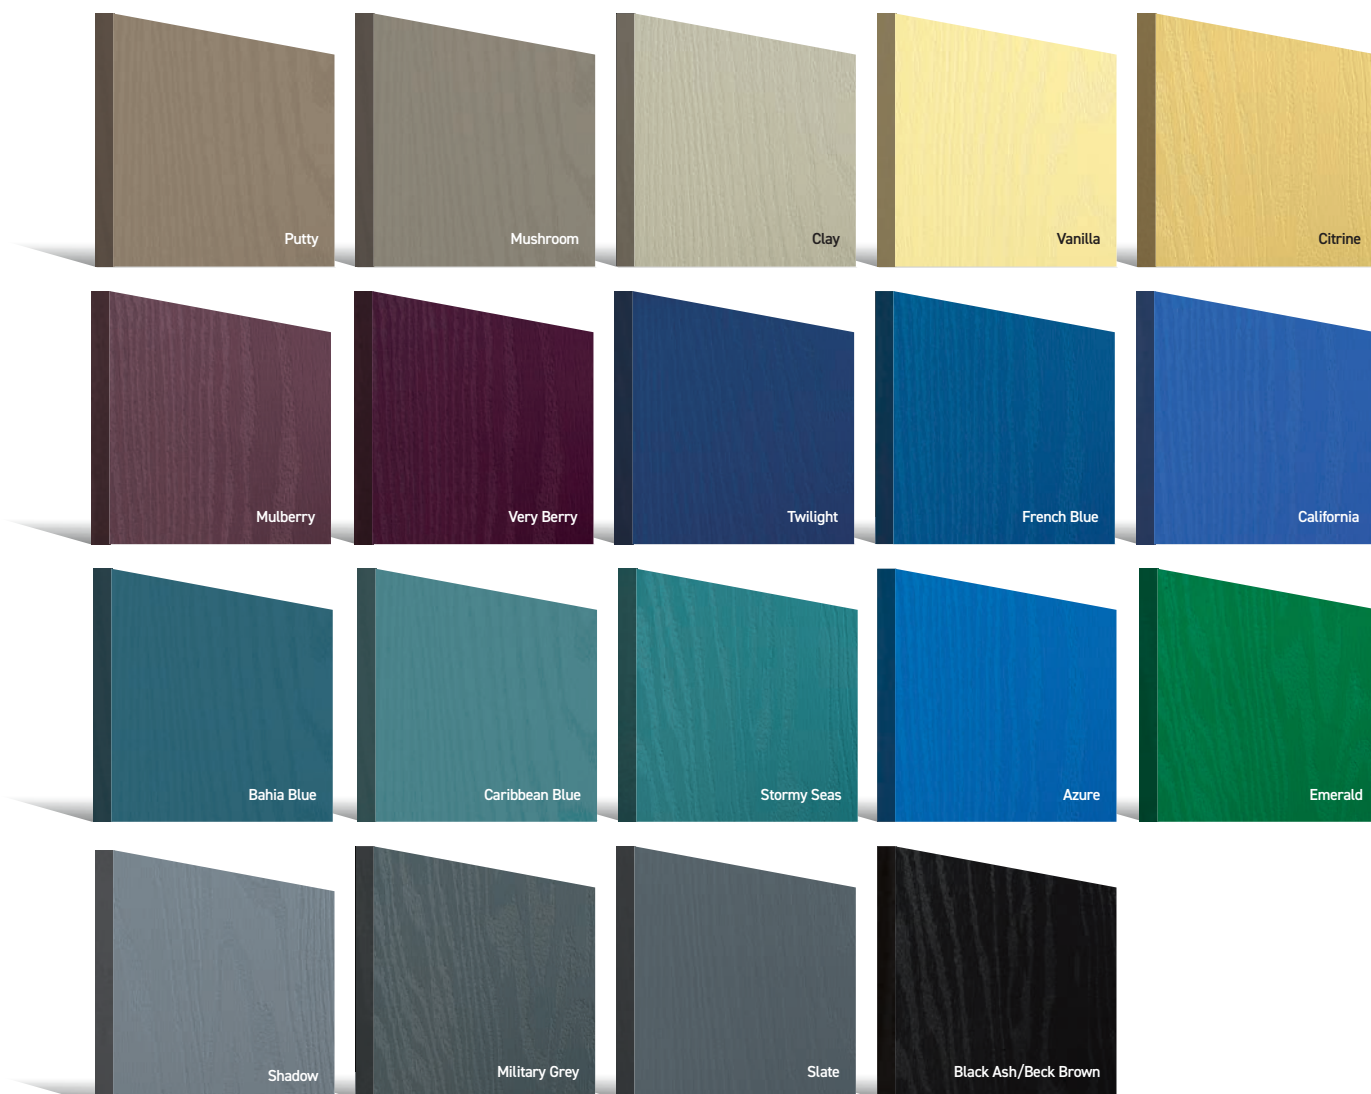

Door colours shown in this brochure should be used for guidance only. We have made every effort to match the colour and stain you see in the brochure so it's as close as possible to our paint when applied to the doors. Due to the nature of the product it is applied to, there is sometimes a difference between them which we cannot avoid. The colour, intensity and sheen level may differ from the paper print version and we do not accept any liability for this for whatever reason. To ensure that you are getting the right colour on your door, ask for your colour swatch today.